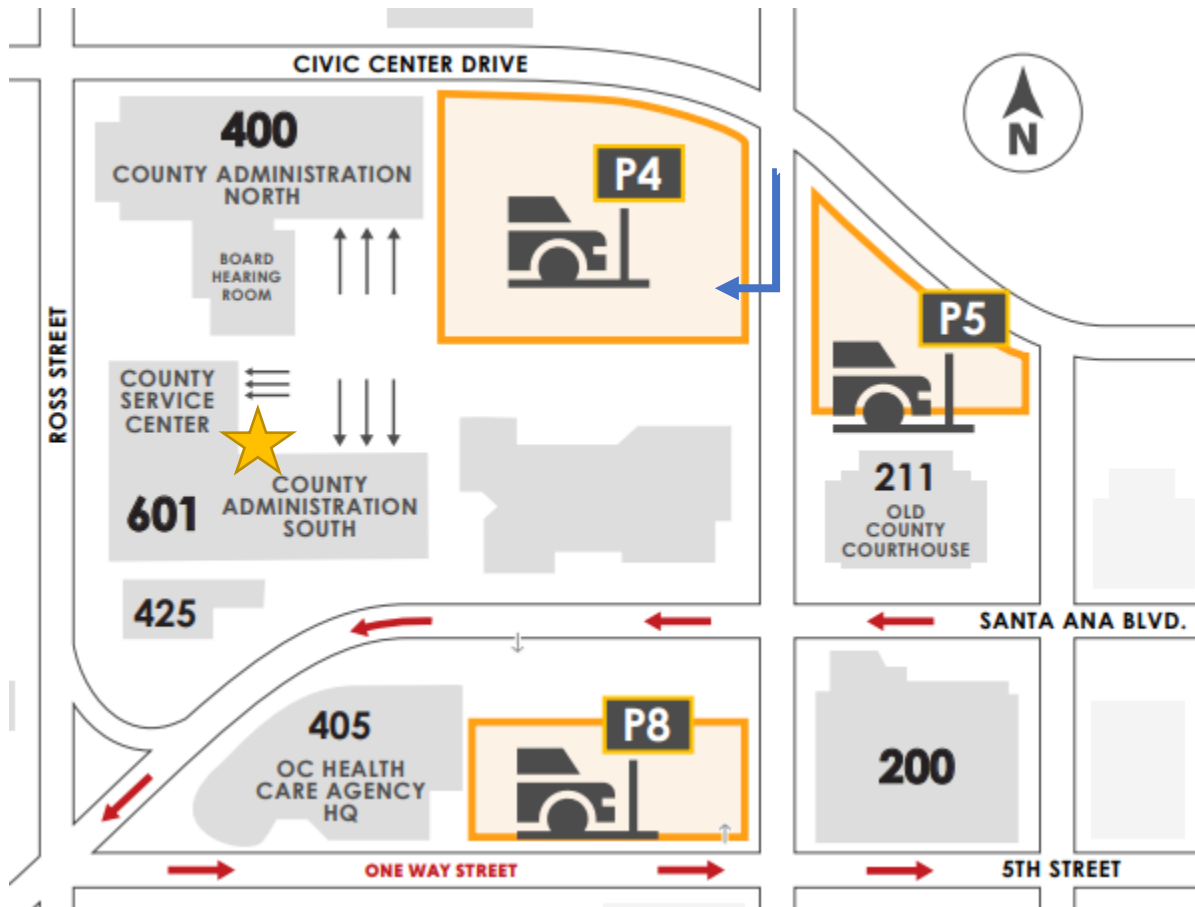

In-Person Meeting Location

County Administration South (CAS) Building
Conference Center
425 West Santa Ana Blvd. Room 104/106
Santa Ana, CA 92701-4599

The P4 Parking Lot is located at 630 N Broadway, Santa Ana, CA 92701. Entrance to the P4 Parking Lot is available from Broadway (**BLUE** arrow). Once parked walk towards the County Administration South (CAS) building (GOLD star ★). The Conference Center's entrance is through the front lobby of CAS Building and straight back past the elevators and The Café. The Conference Room number is 104/106.