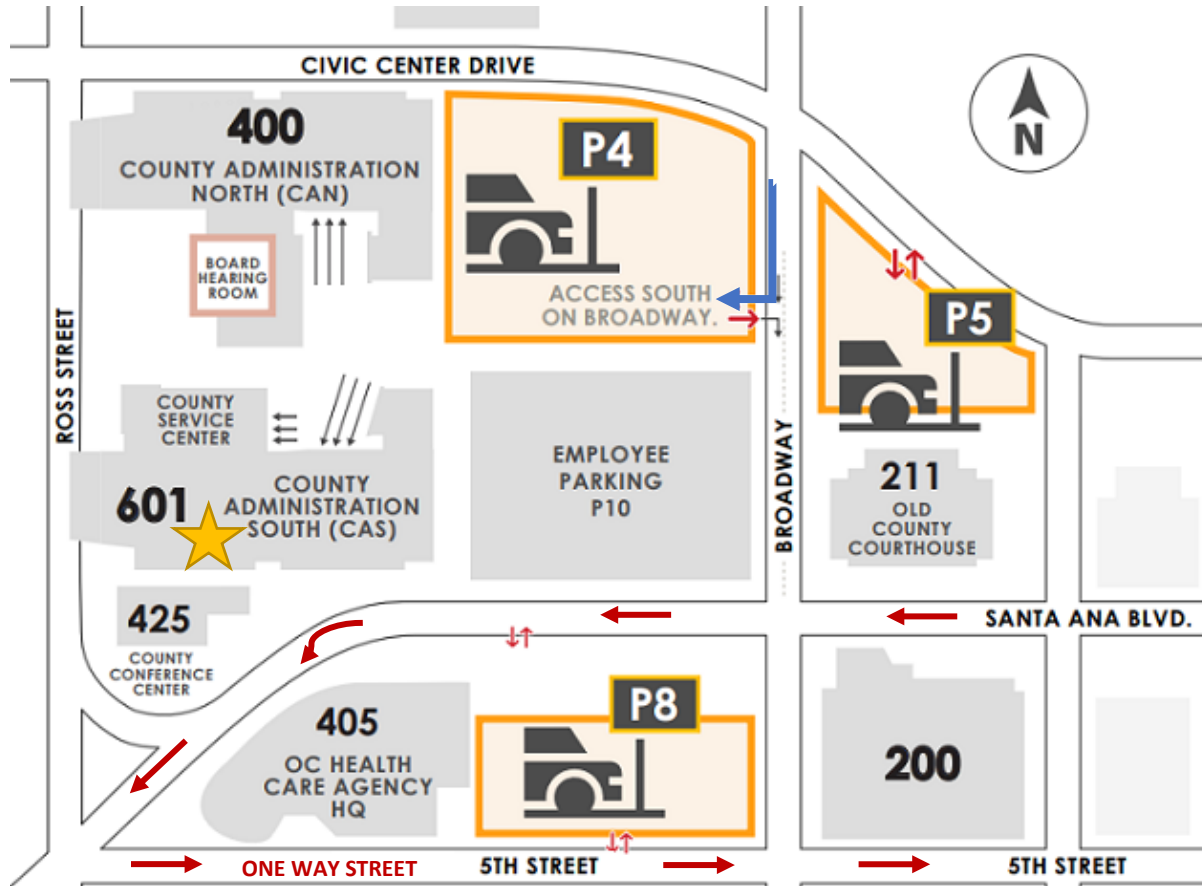

In-Person Meeting Location

County Administration South (CAS) Building
Conference Center
425 West Santa Ana Blvd. Room 104/106
Santa Ana, CA 92701-4599

The P4 Parking Lot is located at 630 N Broadway, Santa Ana, CA 92701. Entrance to the P4 Parking Lot is available from Broadway (BLUE arrow). Once parked walk towards the County Administration South (CAS) building (GOLD star ★). The Conference Center's entrance is through the front lobby of CAS Building and straight back past the elevators and Primo Nosh. The Conference Room number is 104/106.